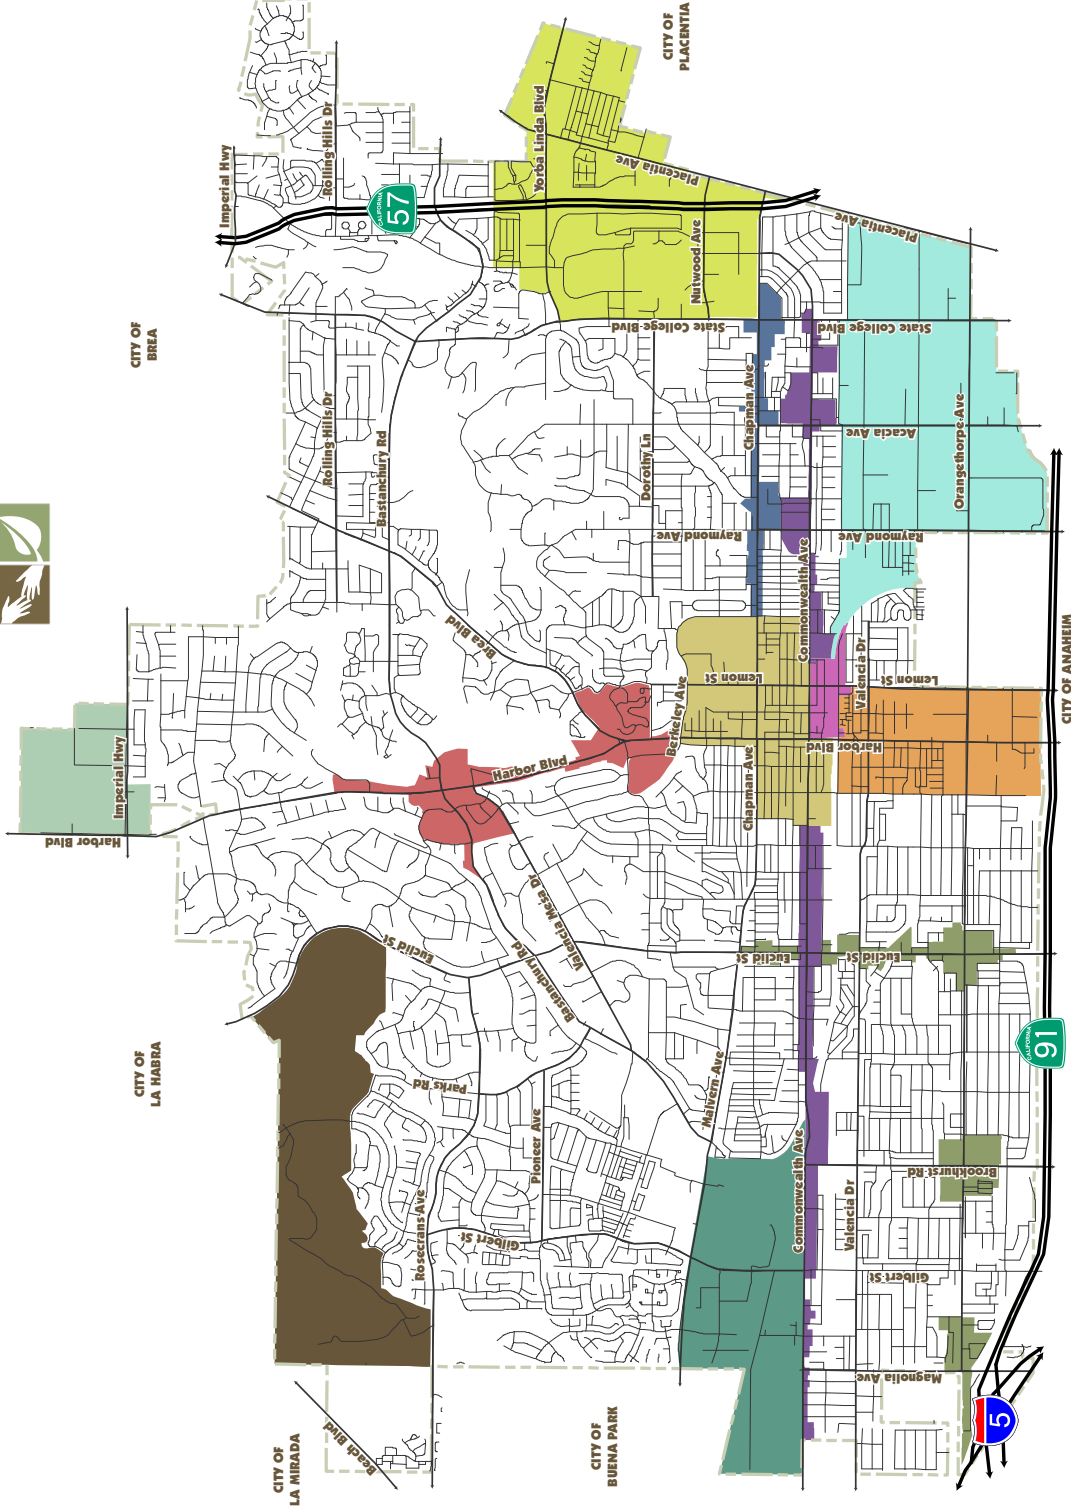

Legend

- Focus Area A: Airport Industrial
- Focus Area B: Commonwealth Corridor
- Focus Area C: Orangethorpe Corridor Nodes
- Focus Area D: Harbor Gateway
- Focus Area E: Downtown
- Focus Area F: Transportation Center
- Focus Area G: North Harbor Corridor
- Focus Area H: North Industrial
- Focus Area I: Chapman Corridor
- Focus Area J: Education
- Focus Area K: Southeast Industrial
- Focus Area L: West Coyote Hills

Map not to a scale

Exhibit 1: Focus Areas